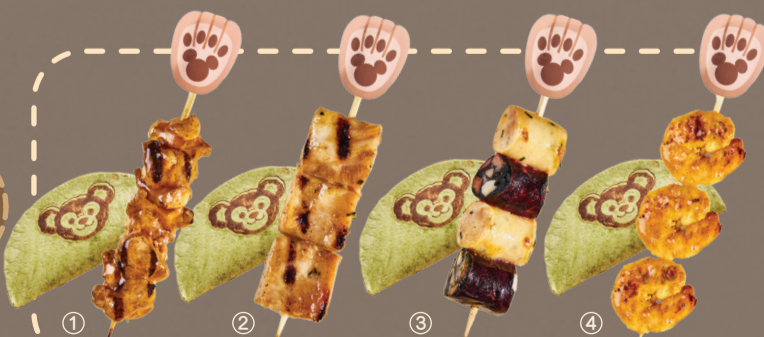

特饮含迪士尼达菲和朋友们吸管杯

Specialty Drink with Disney Duffy & Friends Sipper

① 苹果白桃风味茉莉花茶
Apple and White Peach Flavored Jasmine Tea

② 椰风阵阵快乐水
Strums n' Drums Matcha Coconut Water

+58
元/RMB
500毫升/ml

① 烤鸡软骨串100克
Grilled Chicken Cartilage Skewer 100g